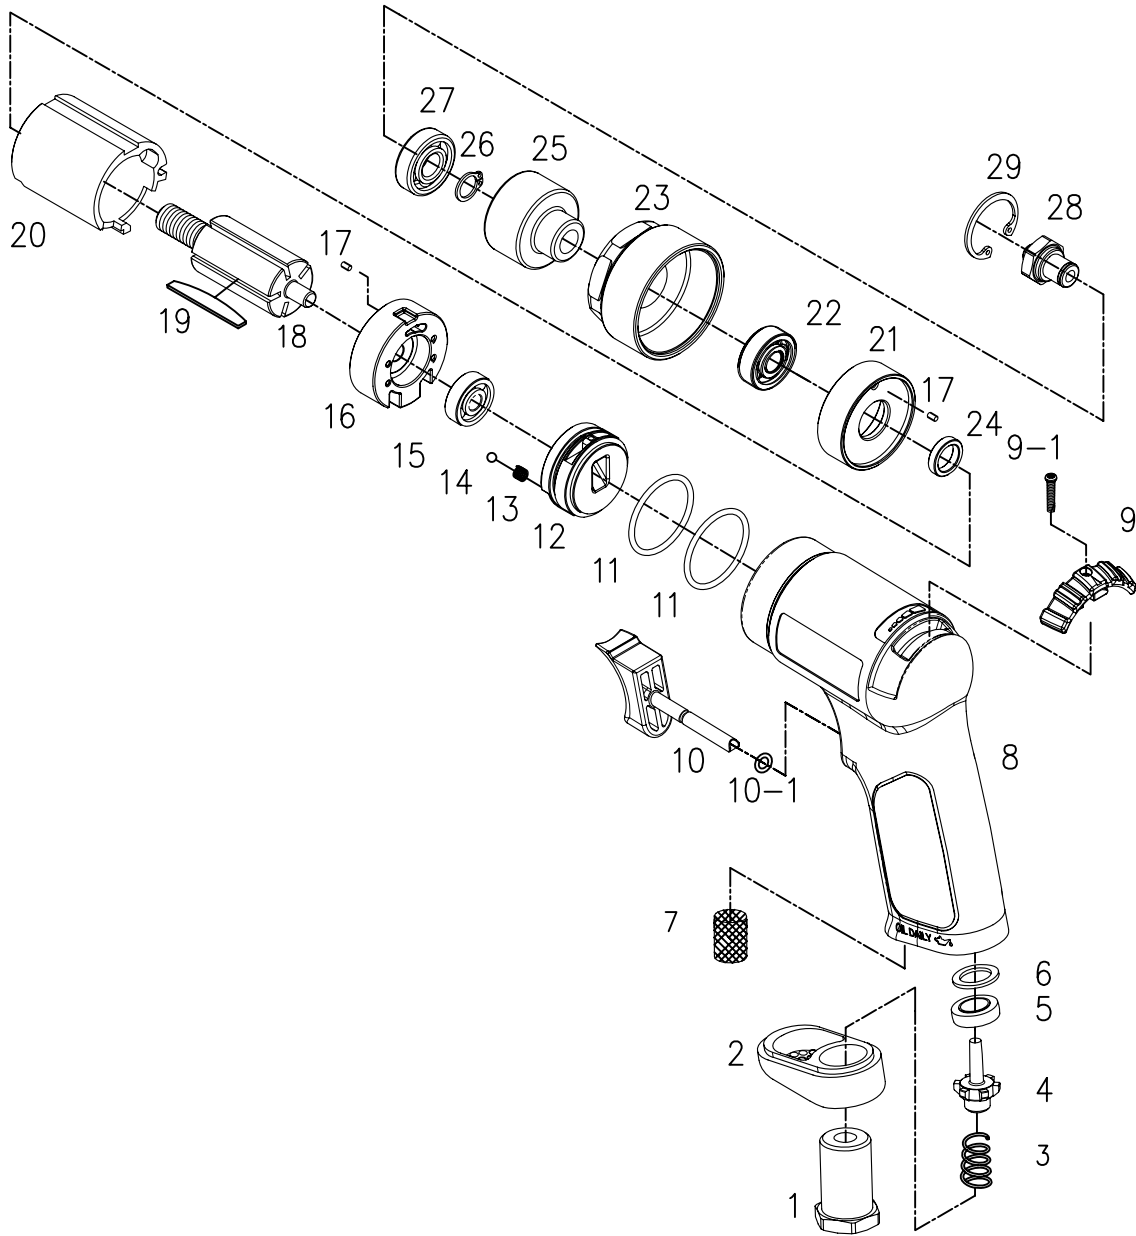

OS-6338RO **GAV** HAVALI MİNİ ORBİTAL ZIMPARA

| No. | Part.No. | Parça Adı | Adet | No. | Part.No. | Parça Adı | Adet |
|------|----------|----------------------|------|-----|-----------|------------------------|------|
| 1 | 389501 | Inlet Bushing | 1 | 21 | 633818DG | Front Plate | 1 |
| 2 | 633802 | Deflector | 1 | 22 | 308019 | Ball Bearing | 1 |
| 3 | 389503 | Valve Spring | 1 | 23 | 633828s/o | Front Housing | 1 |
| 4 | 328804 | Valve | 1 | 24 | 308016 | Anvil Bushing | 1 |
| 5 | 328805 | Valve Seat | 1 | 25 | 633836OB | Eccentric Hub | 1 |
| 6 | 328825S | Spacer | 1 | 26 | 596535 | Retainer | 1 |
| 7 | 389507 | Silencer | 1 | 27 | 633838 | Ball Bearing (6000LLU) | 1 |
| 8 | 633808 | Composite Housing | 1 | 28 | 633837OB | Spindle | 1 |
| 9 | 633809 | Reverse Valve Lever | 1 | 29 | 633841 | Retainer | 1 |
| 9-1 | 633809-1 | Screw | 1 | 30 | SPP17 | SPANNER (NOT SHOWN) | 1 |
| 10 | 633810 | Trigger | 1 | | | | |
| 10-1 | 633810-1 | O-Ring | 1 | | | | |
| 11 | 633811 | O-Ring | 2 | | | | |
| 12 | 633812N | Valve Body | 1 | | | | |
| 13 | 589044 | Sping | 1 | | | | |
| 14 | 589045 | Detent Ball | 1 | | | | |
| 15 | B626ZZ | Ball Bearing (626ZZ) | 1 | | | | |
| 16 | 633813N | Rear Plate | 1 | | | | |
| 17 | 308013 | Spring Pin | 2 | | | | |
| 18 | 633815G | Rotor | 1 | | | | |
| 19 | 633816 | Rotor Blade | 5 | | | | |
| 20 | 633817N | Cylinder | 1 | | | | |